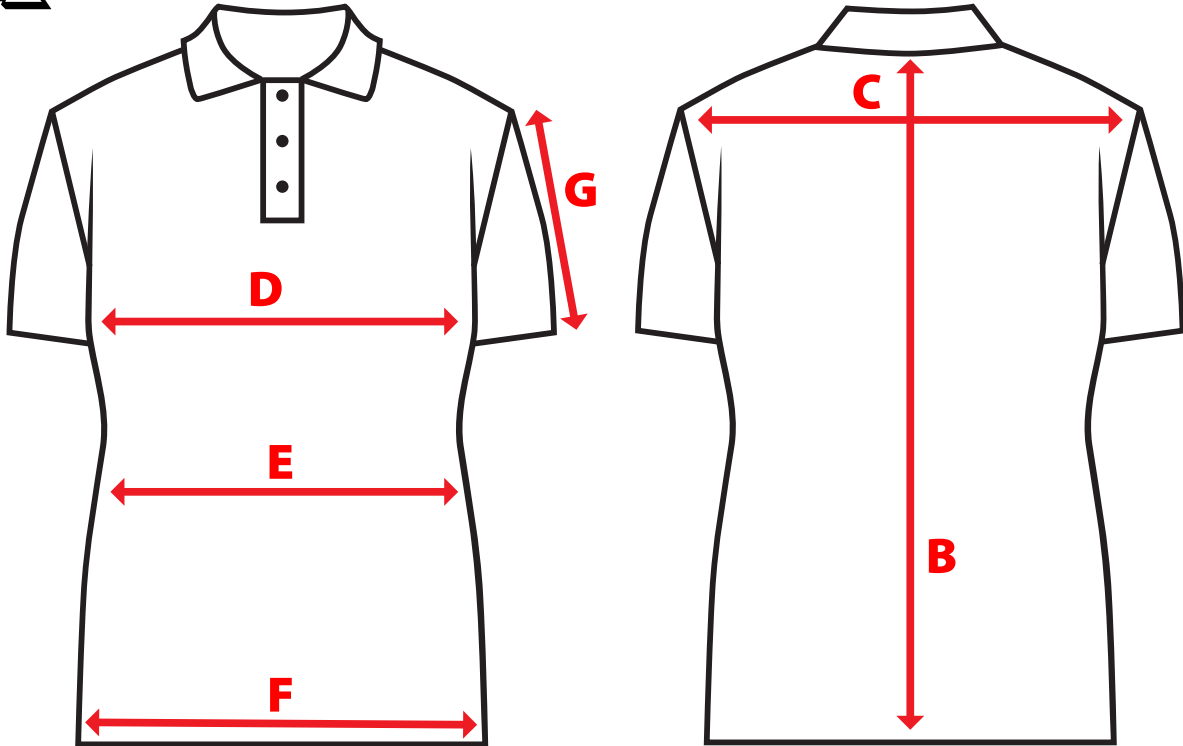

2024 Women's Sublimated Pit Crew Shirt Size

	B	C	D	E	F	G
SIZE	BODY BACK LENGTH	SHOULDER WIDTH	CHEST WIDTH	WAIST WIDTH	HEM WIDTH	SLEEVE LENGTH
XS	61CM	35CM	46CM	41CM	48CM	18CM
S	63CM	36CM	49CM	44CM	51CM	18CM
M	65CM	37CM	52CM	47CM	54CM	19CM
L	67CM	39CM	55CM	50CM	57CM	19.5CM
XL	69CM	40CM	58CM	53CM	60CM	20CM
XXL	69.75CM	40.64CM	61CM	56CM	63CM	20.5CM

All measurements are in centimeters - 1cm = 0.394 Inches (approx)

Custom Sizes Available. Measurements shown are actual finished garment sizes.

Scan or Click to view products

leafracewear.com

leaf@leafracewear.com Phone (519) 659-1115