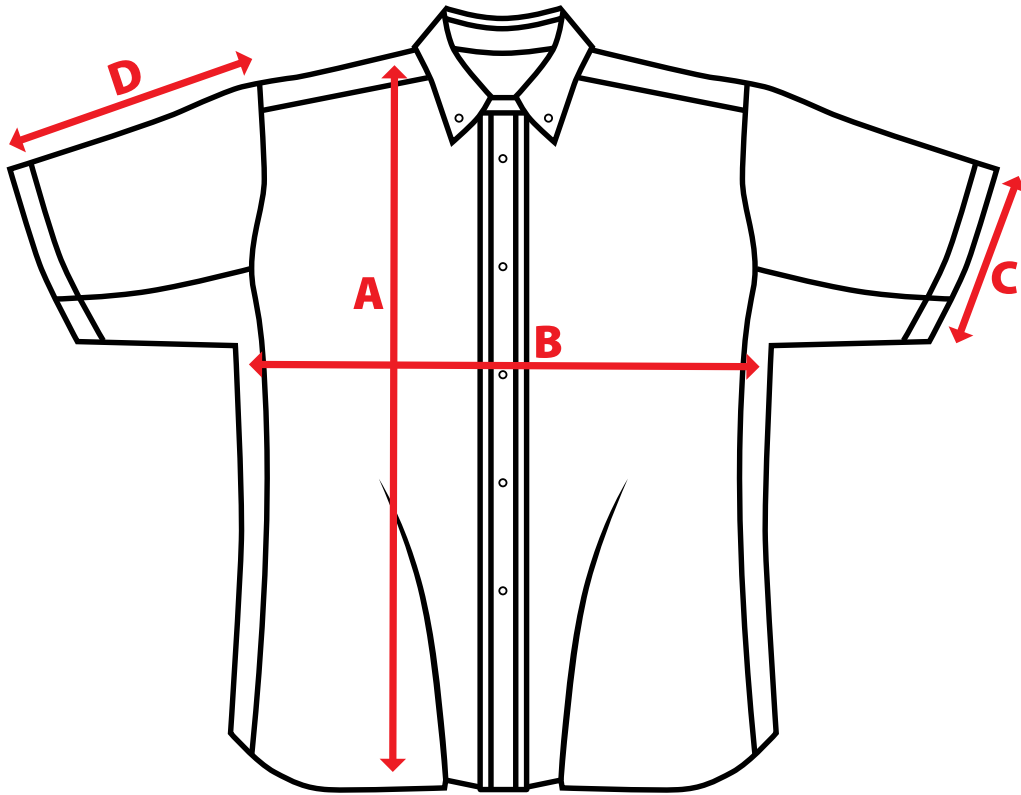

2024 Men's Sublimated Pit Crew Shirt Size Chart

	2XS	XS	S	M	L	XL	2XL	3XL	4XL	5XL	6XL
A	70	71	72	73.5	76	78.5	81	81.5	82.5	83	84
B	50	52.5	55	57.5	60	62.5	65	67.5	70	72.5	75
C	18.5	19	19.5	20	21	22	23	24	25	26	27
D	22	23	24	25.5	26.5	28	29	31	32	33	34

All measurements are in centimeters - 1 cm = 0.394 Inches (approx)

Custom Sizes Available. Measurements shown are actual finished garment sizes.

Scan or Click to view products

Leaf Racewear

leafracewear.com